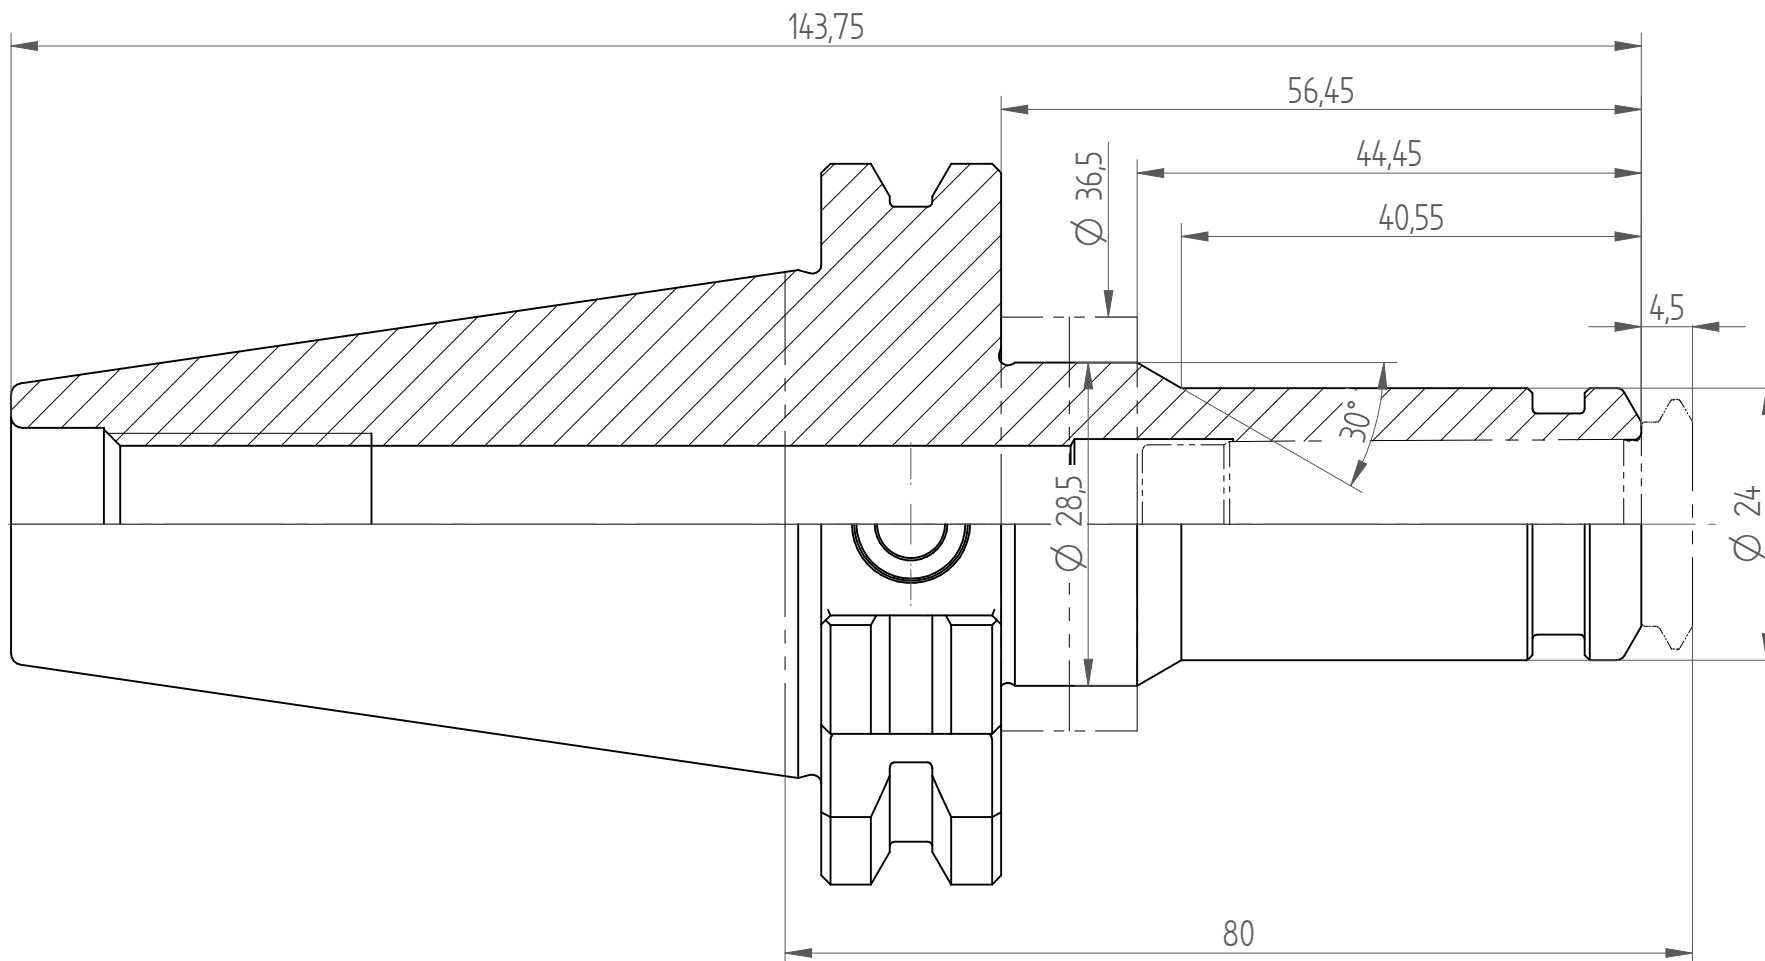

Swiss
Precision
Tools

REGO-FIX®

REGO-FIX AG
Obermattweg 60
4456 Tenniken / Switzerland

Phone +41 61 976 14 66
Fax +41 61 976 14 14
www.rego-fix.com

This is a non-controlled copy. All information given herein is subject to change without notice

The information given herein has been carefully checked and is believed to be correct. REGO-FIX, however, assumes no responsibility or liability for any errors, inaccuracies or omissions that may appear in this drawing

This document is subject to copyright laws. No part of this document may be reproduced or transmitted in any form or any means, electronic or mechanic, for any purpose, without the express written permission of REGO-FIX

Type : TC40_PG15x080_H
Part No. : 424071540
Date : 10.09.2014
Scale : 1:5